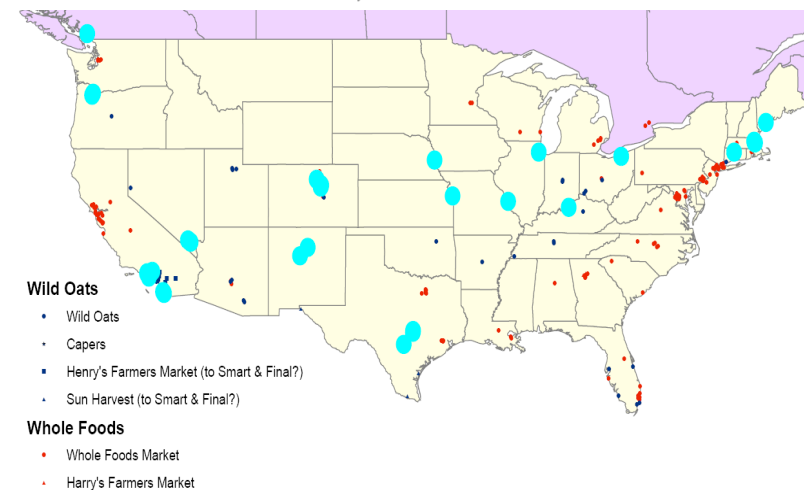

Wild Oats

- Wild Oats
- * Capers
- Henry's Farmers Market (to Smart & Final?)
- ▲ Sun Harvest (to Smart & Final?)

Whole Foods

- Whole Foods Market
- ▲ Harry's Farmers Market

The light blue circles on the inset map at right indicate Whole Foods and Wild Oats locations that are within 8 km (5 miles) of each other. There are 33 in total (although excluding the Henry's and Sun Harvest locations Whole Foods has proposed to sell, there are 21).

- Wild Oats**
- Wild Oats
- * Capers
- Henry's Farmers Market (to Smart & Final?)
- ▲ Sun Harvest (to Smart & Final?)
- Whole Foods**
- Whole Foods Market
- ▲ Harry's Farmers Market